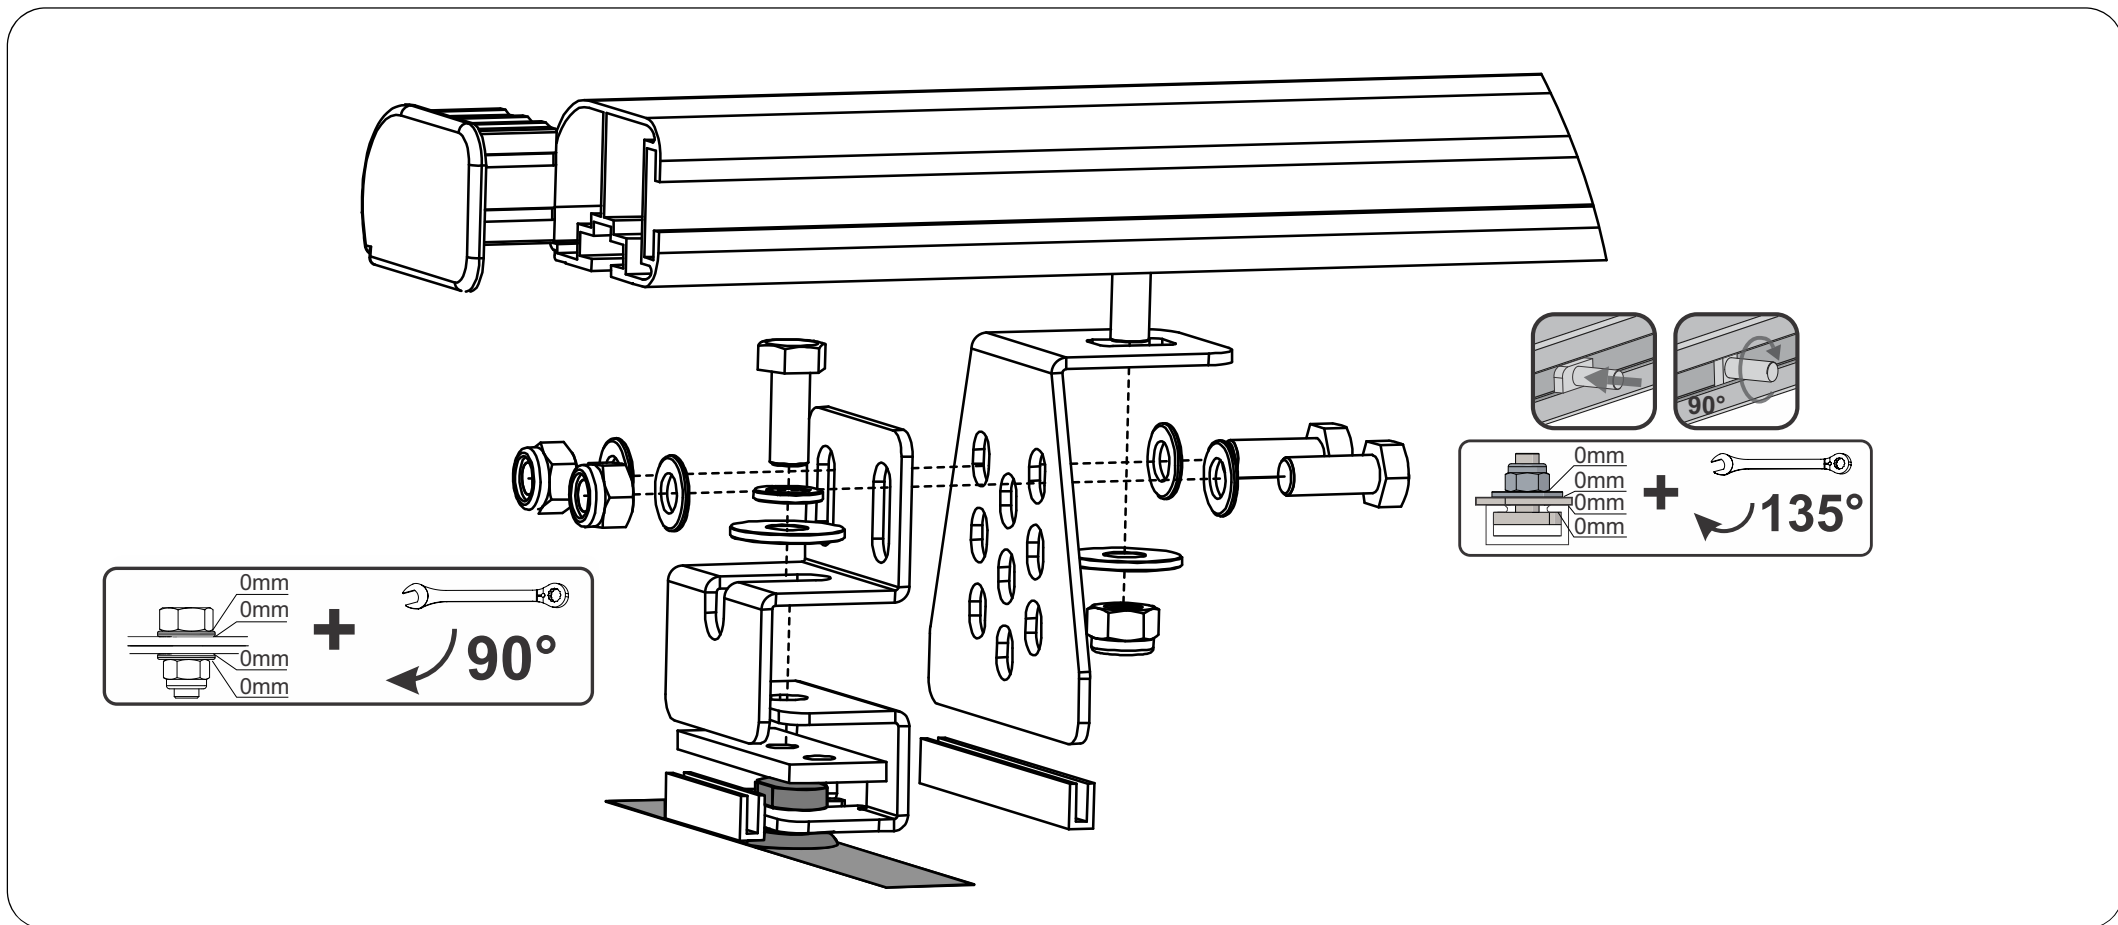

CODE CODE KODE CÓ DIGO	LG145	MODEL MODÈLE MODELL MODELO	130

CITROËN JUMPER / PEUGEOT BOXER / FIAT DUCATO

NO PART OR INFORMATION ABOUT THIS DRAWING MAY BE REPRODUCED IN ANY FORM WITHOUT PERMISSION IN WRITING FROM MOBIETEC BVBA. THIS DRAWING AND ITS CONTENT IS STRICTLY CONFIDENTIAL.